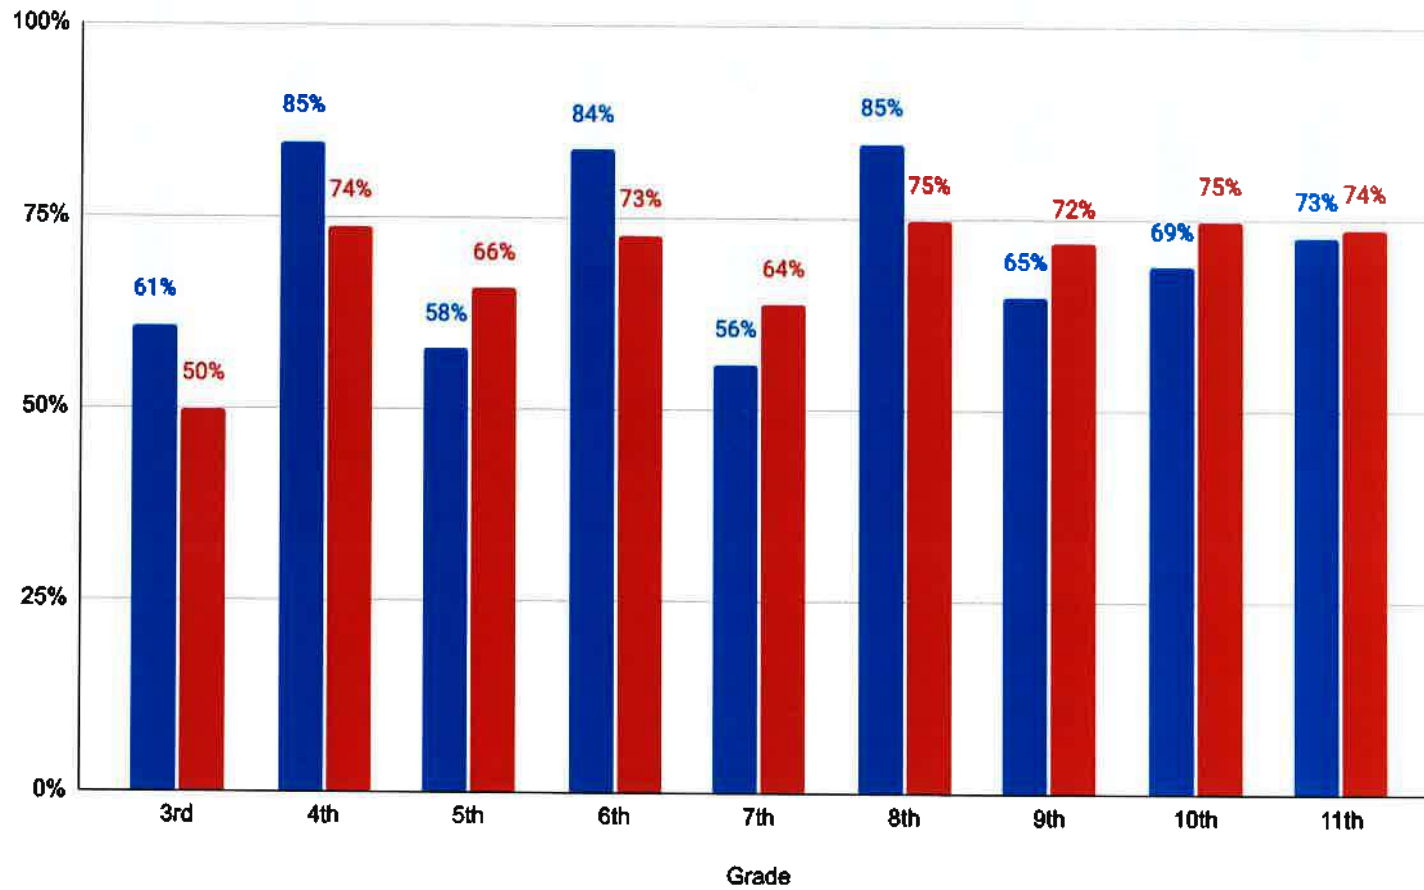

% Proficient ELA 2021

■ Howard-Winneshiek CSD ELA ■ State ELA