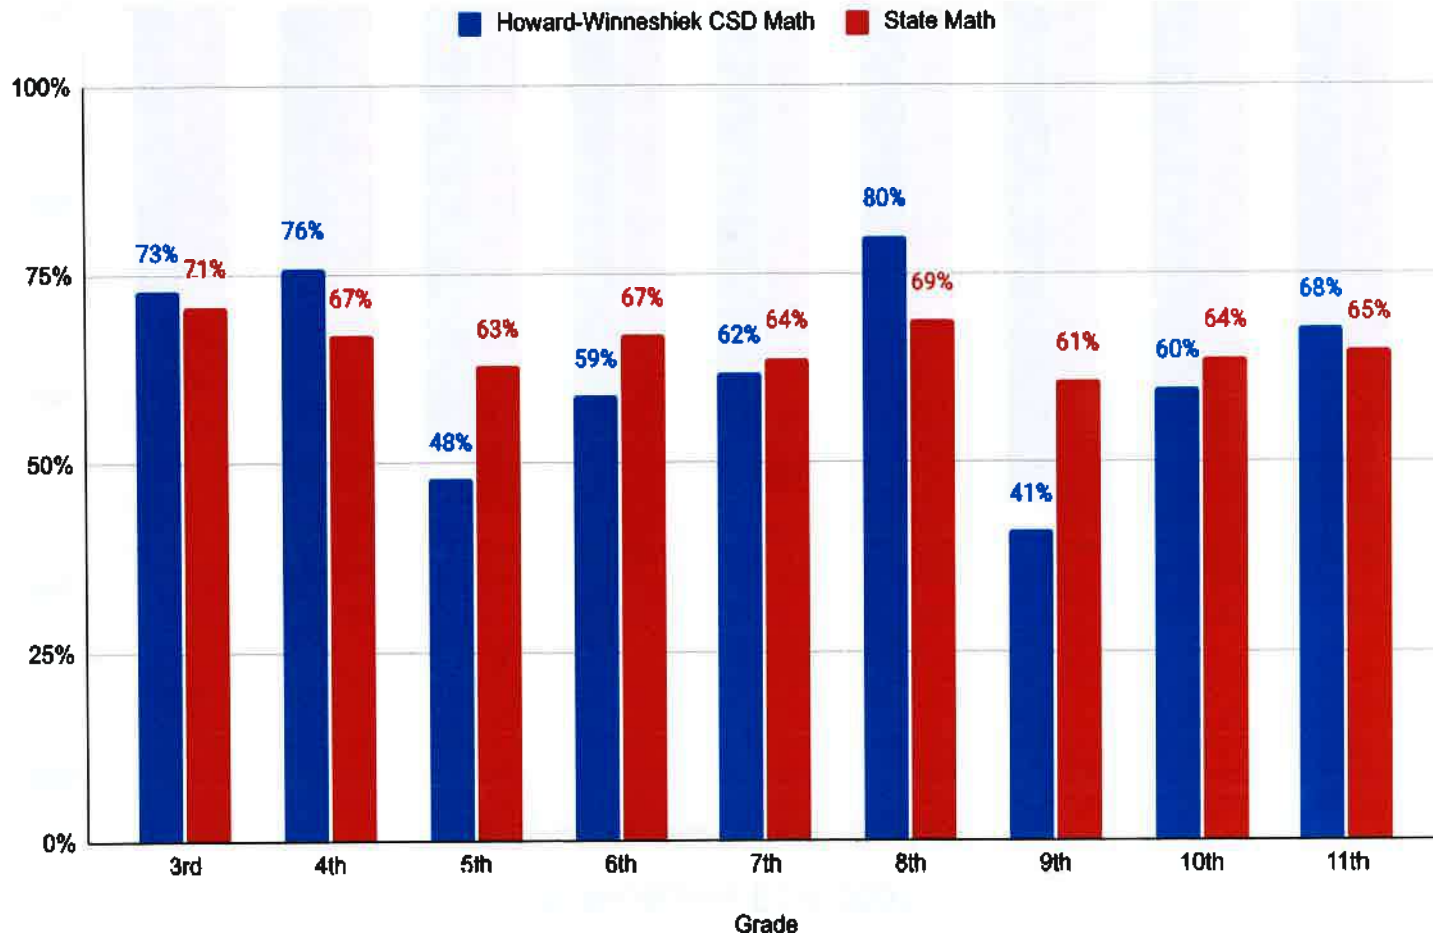

Iowa Statewide Assessment of Student Progress

Spring 2021 Data

% Proficient ELA 2021

■ Howard-Winneshiek CSD ELA ■ State ELA

% Proficient Math

% Proficient Science

■ Howard-Winneshiek CSD Science ■ State Science